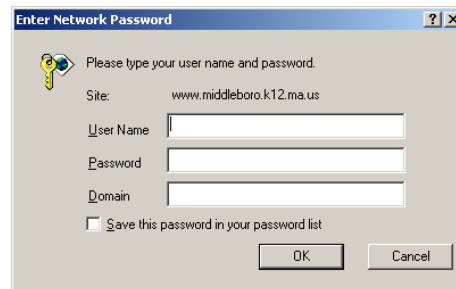

## WindowsXP & Vista:

**Username:** MPS\Your computer login name that you use at school

**Password:** Whatever your password is to login to your school computer

## Windows2000:

**Username:** Your computer login name that you use at school

**Password:** Whatever your password is to login to your school computer

**Domain:** MPS